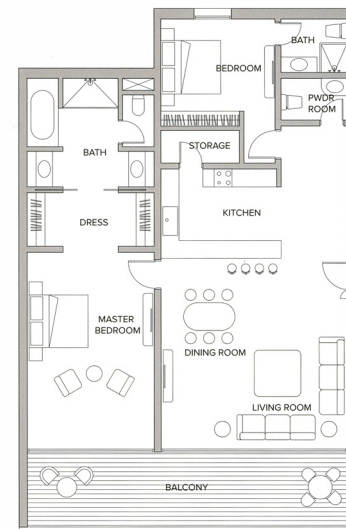

Burgenland Austria

RESIDENTIAL SOHO APARTMENTS

Soho Apartments

1 BEDROOM ATELIER

Total available space in m²

1 bedroom apartments with home office / living room area

est. 20 000 m²

Each apartment comes with 1 indoor parking space with option to buy additional 1 parking space for Apartments up to 80 m².

Apartment services include option of daily cleaning, dry cleaning and food delivery for elderly.

Soho Apartments

2 BEDROOM ATELIER

Total available space in m²

2 bedroom apartments with home office / living room area

Soho Apartments

MAJESTA LIVING APARTMENT

Total available space in m²

2 bedroom apartment with separate atelier

est. 10 000 m²

Each apartment comes with 1 indoor parking space with option to buy additional 2 parking spaces for Apartments over 80 m².