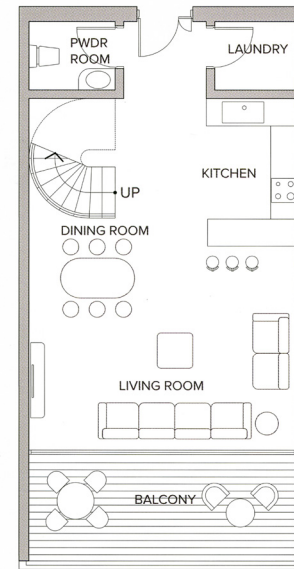

Soho Apartments

1 BEDROOM ATELIER

Total available space in m²

1 bedroom apartments with home office / living room area

est. 20 000 m²

Each apartment comes with 1 indoor parking space with option to buy additional 1 parking space for Apartments up to 80 m².

Apartment services include option of daily cleaning, dry cleaning and food delivery for elderly.