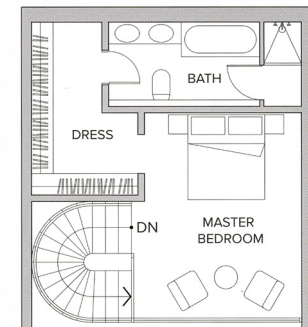

Soho Apartments

1 BEDROOM ATELIER

Total available space in m²

1 bedroom apartments with home office / living room area

est. 20 000 m²

Each apartment comes with 1 indoor parking space with option to buy additional 1 parking space for Apartments up to 80 m².

Apartment services include option of daily cleaning, dry cleaning and food delivery for elderly.