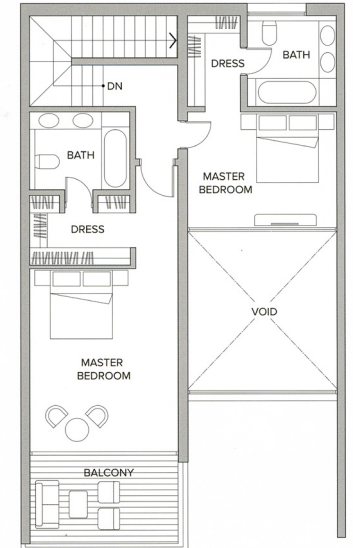

Soho Apartments

MAJESTA LIVING APARTMENT

Total available space in m²

2 bedroom apartment with separate atelier

est. 10 000 m²

Each apartment comes with 1 indoor parking space with option to buy additional 2 parking spaces for Apartments over 80 m².

Apartment services include option of daily cleaning, dry cleaning and food delivery for elderly.