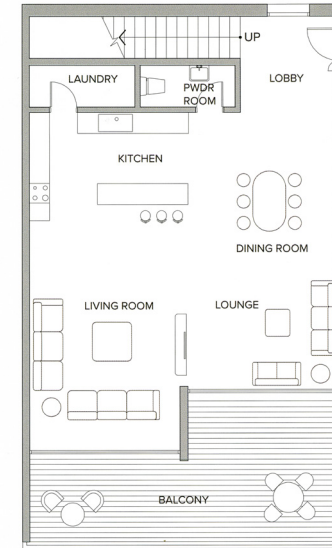

Soho Apartments

MAJESTA LIVING APARTMENT

Total available space in m²

2 bedroom apartment with separate atelier

est. 10 000 m²

Each apartment comes with 1 indoor parking space with option to buy additional 2 parking spaces for Apartments over 80 m².

Apartment services include option of daily cleaning, dry cleaning and food delivery for elderly.